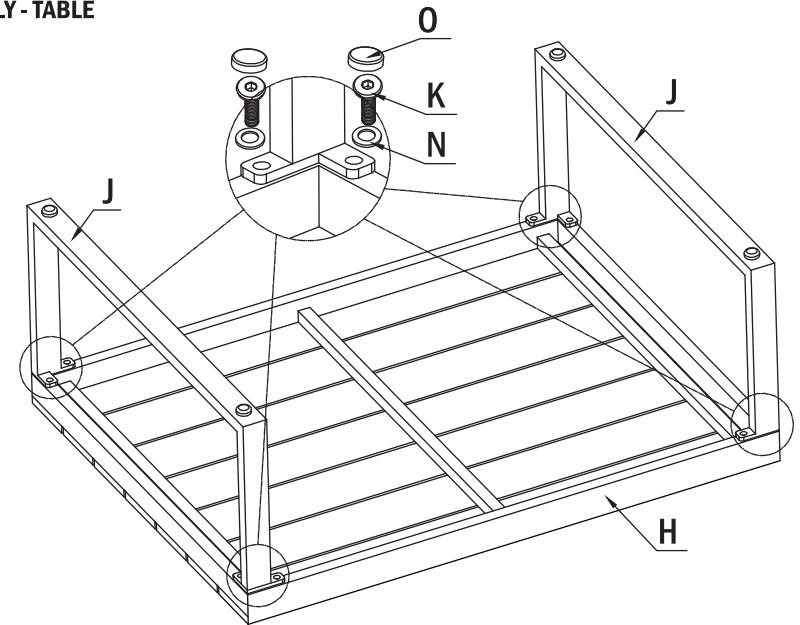

1x corner sofa: 72.5 x 72.5 x 67 cm

1x table: 90 x 70 x 35 cm

Material:

- aluminum
- polyester fabric
- polyurethane foam
- polywood

Weight: 38 kg

ELEMENTS - TABLE

ASSEMBLY - TABLE

1