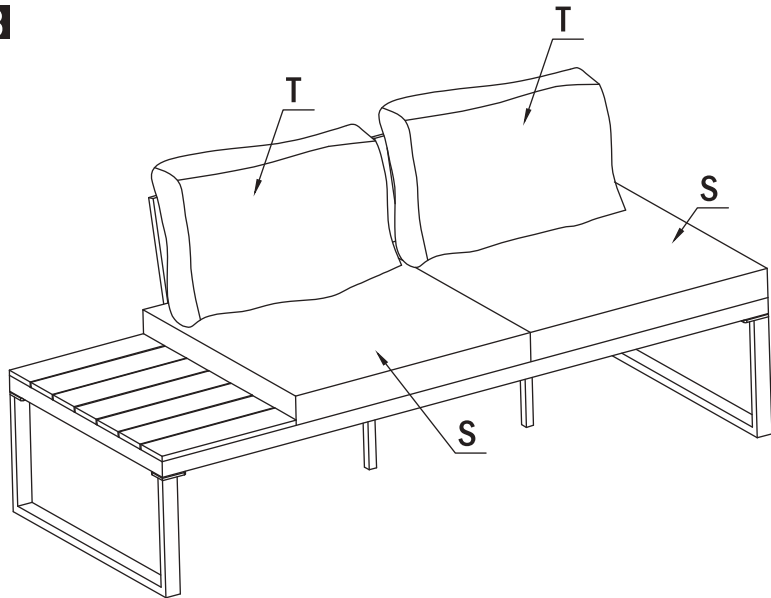

2

3

ELEMENTS - RIGHT SOFA

ASSEMBLY - RIGHT SOFA