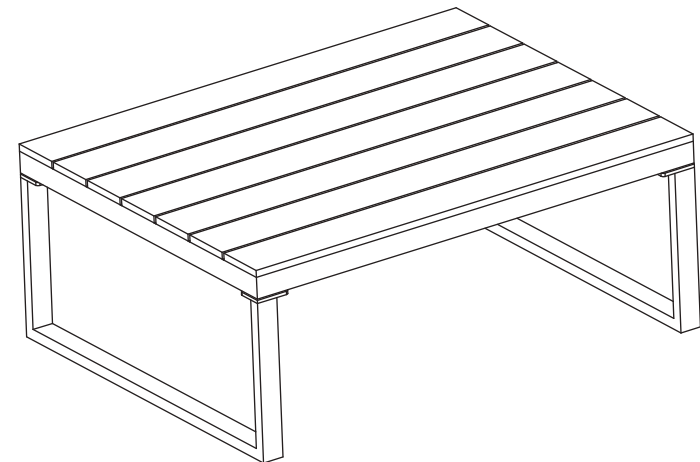

RIMINI

Furniture set

Color: GRAPHITE

Model: O-M-ZW-A-A-0008

Dimensions:

2x large sofa: 167 x 72.5 x 67 cm

1x corner sofa: 72.5 x 72.5 x 67 cm

1x table: 90 x 70 x 35 cm

Material:

- aluminum
- polyester fabric
- polyurethane foam
- polywood

Weight: 38 kg

ELEMENTS - TABLE

ASSEMBLY - TABLE

1

2