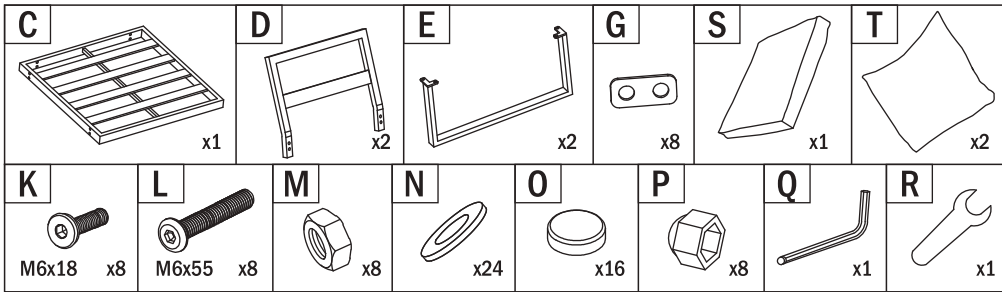

ELEMENTS - CORNER SOFA