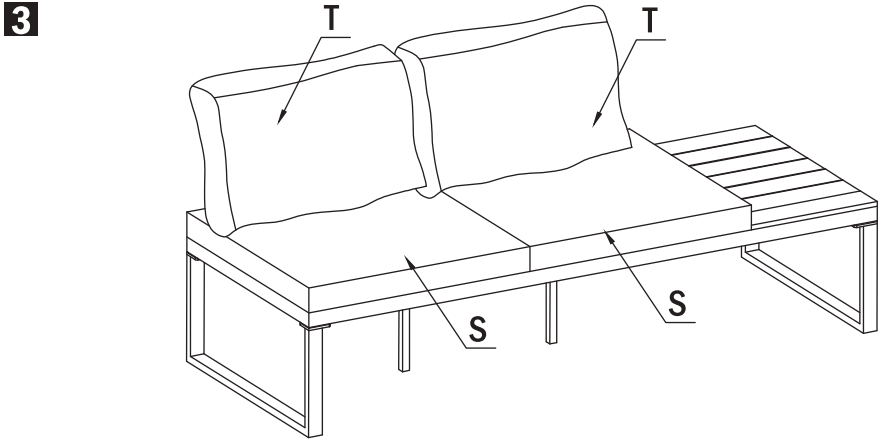

ELEMENTS - CORNER SOFA

ASSEMBLY - CORNER SOFA

ELEMENTE - LEFT SOFA

ASSEMBLY - LEFT SOFA