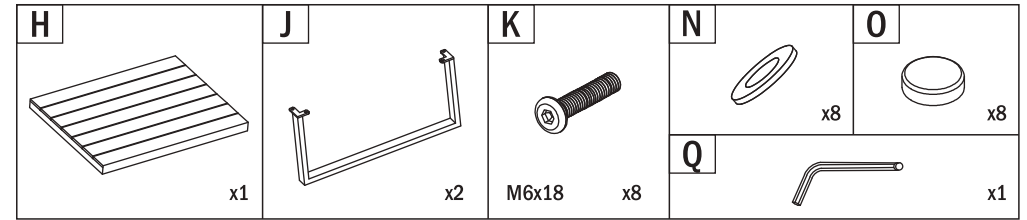

1x corner sofa: 72.5 x 72.5 x 67 cm

1x table: 90 x 70 x 35 cm

Material:

- aluminum
- polyester fabric
- polyurethane foam
- polywood

Weight: 38 kg

ELEMENTS - TABLE

ASSEMBLY - TABLE

1