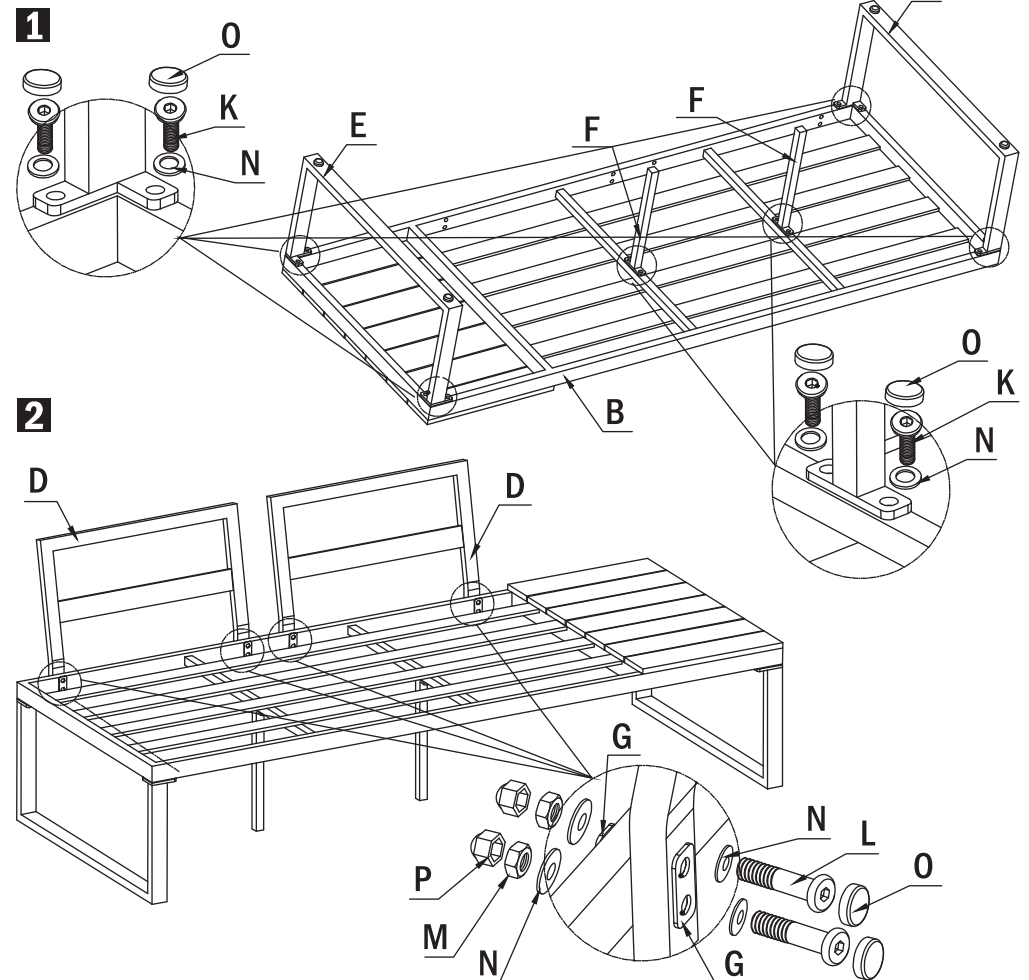

ASSEMBLY - RIGHT SOFA