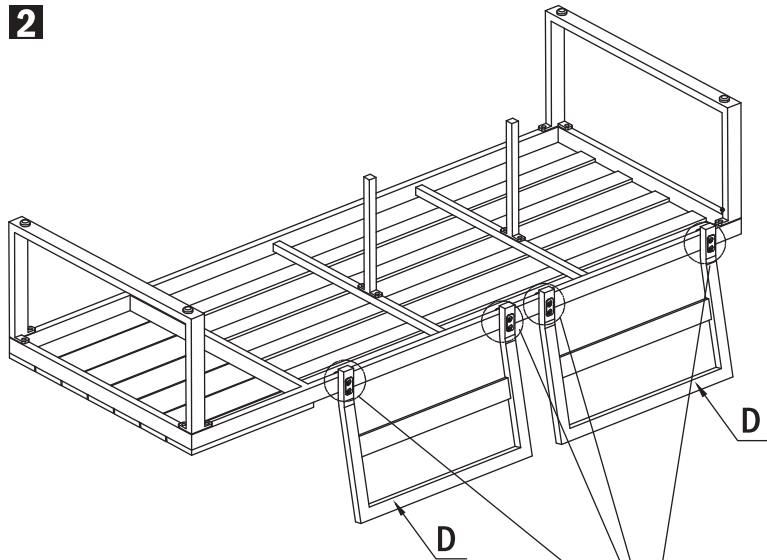

2

3

ELEMENTS - RIGHT SOFA

ASSEMBLY - RIGHT SOFA