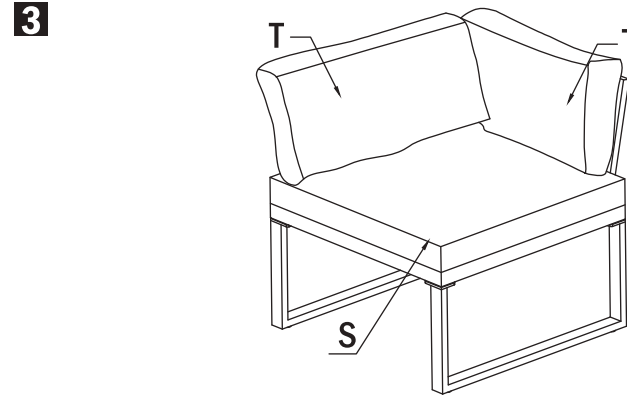

ASSEMBLY - CORNER SOFA