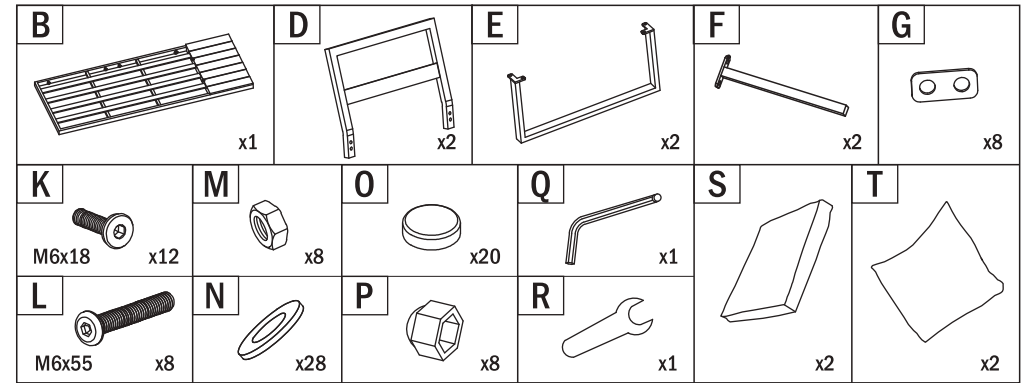

ELEMENTS - RIGHT SOFA